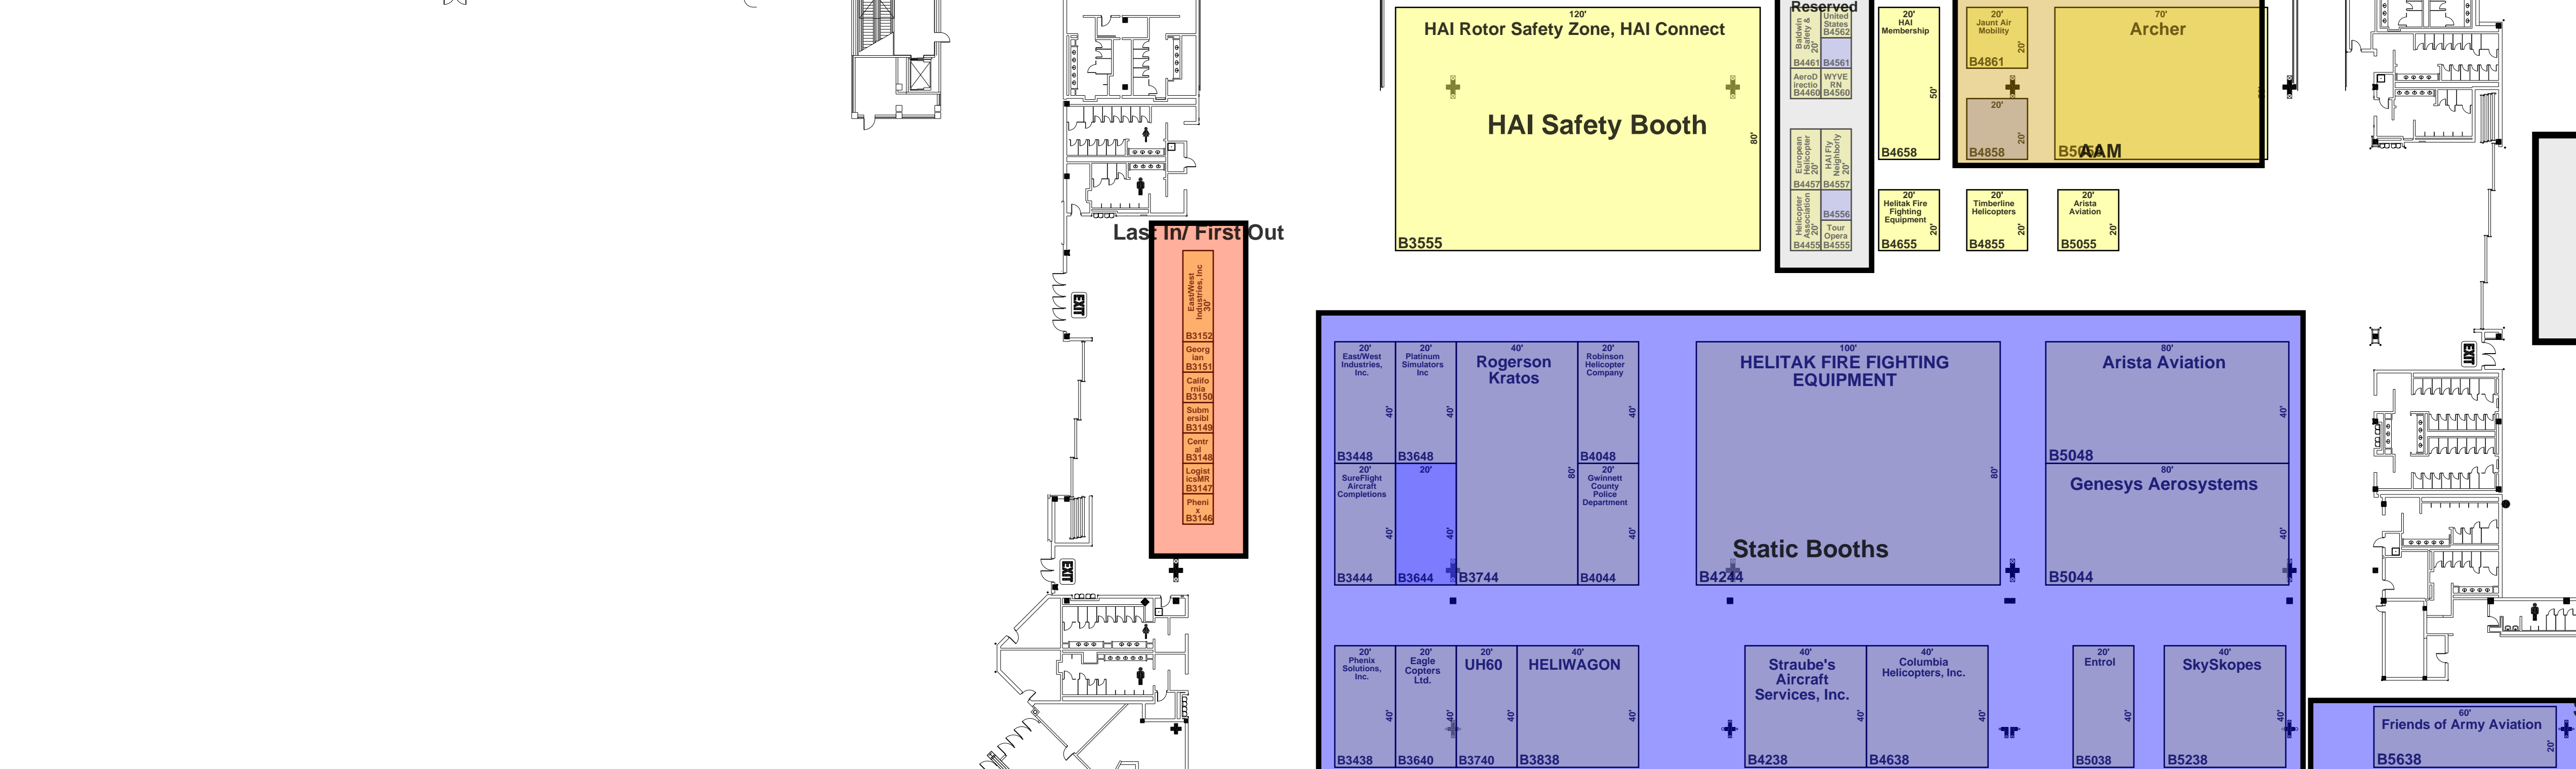

Registration & Shuttle Drop Off

MAIN ENTRANCE

ENTRANCE

To Landing Area ---->

MAIN ENTRANCE

ENTRANCE

Food Court (B7004)