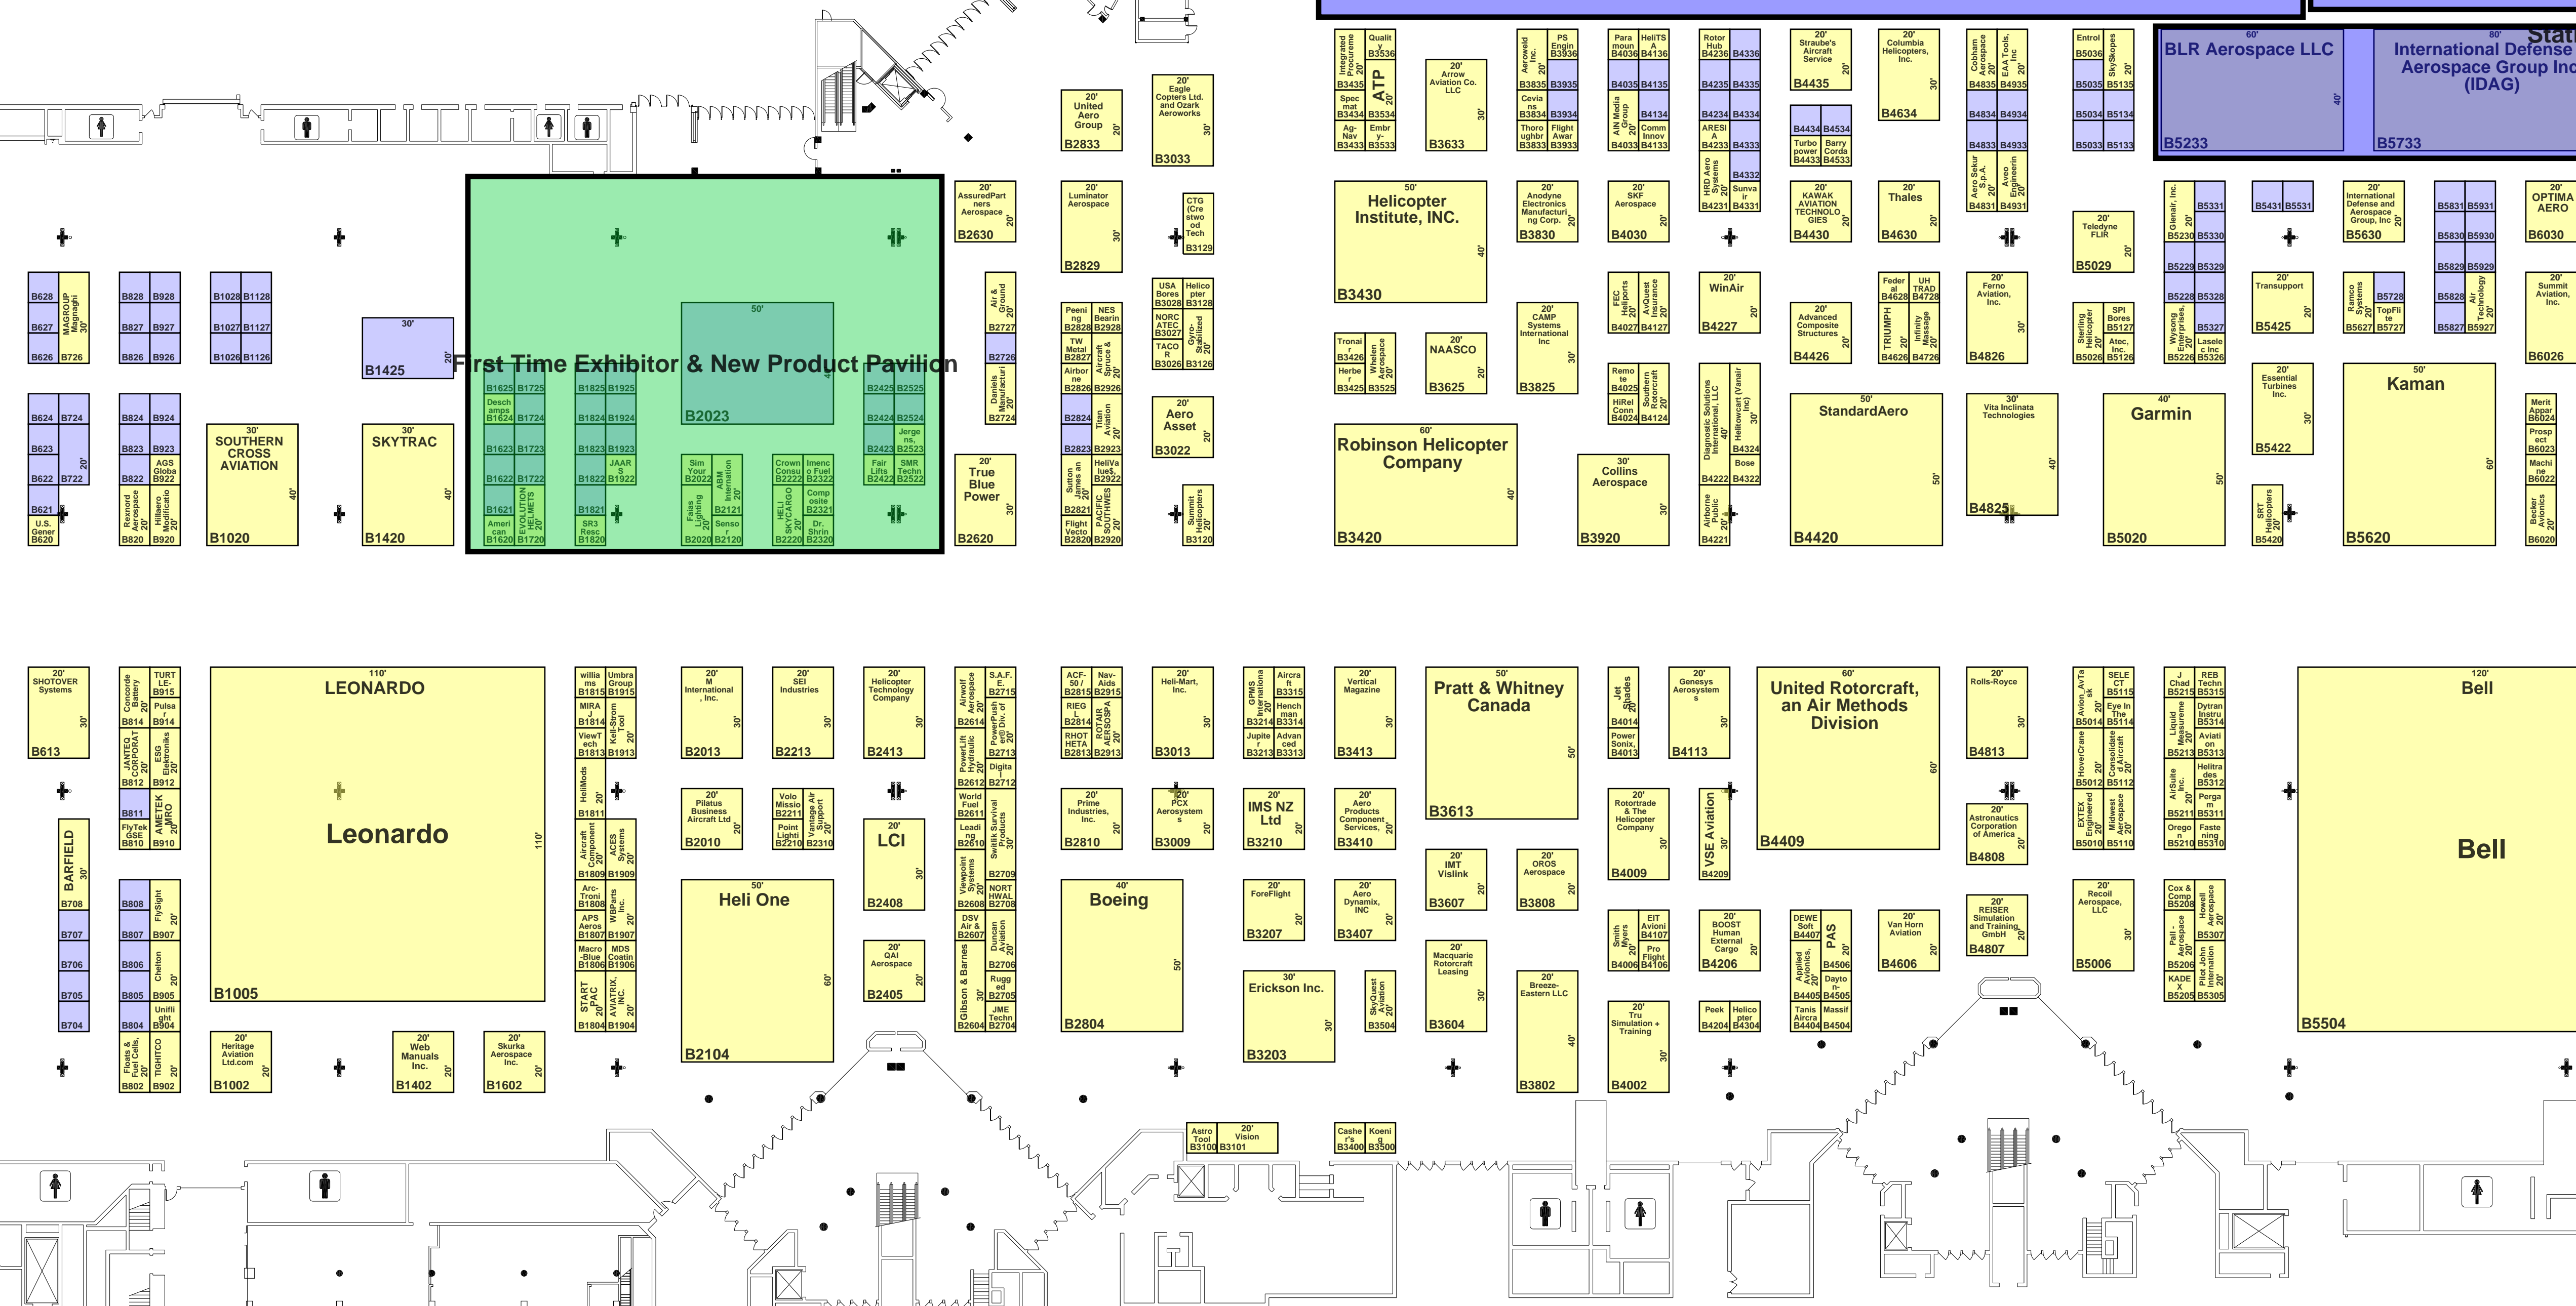

Registration & Shuttle Drop Off

MAIN ENTRANCE

ENTRANCE

To Landing Area ---->

MAIN ENTRANCE

ENTRANCE

Food Court (B7004)